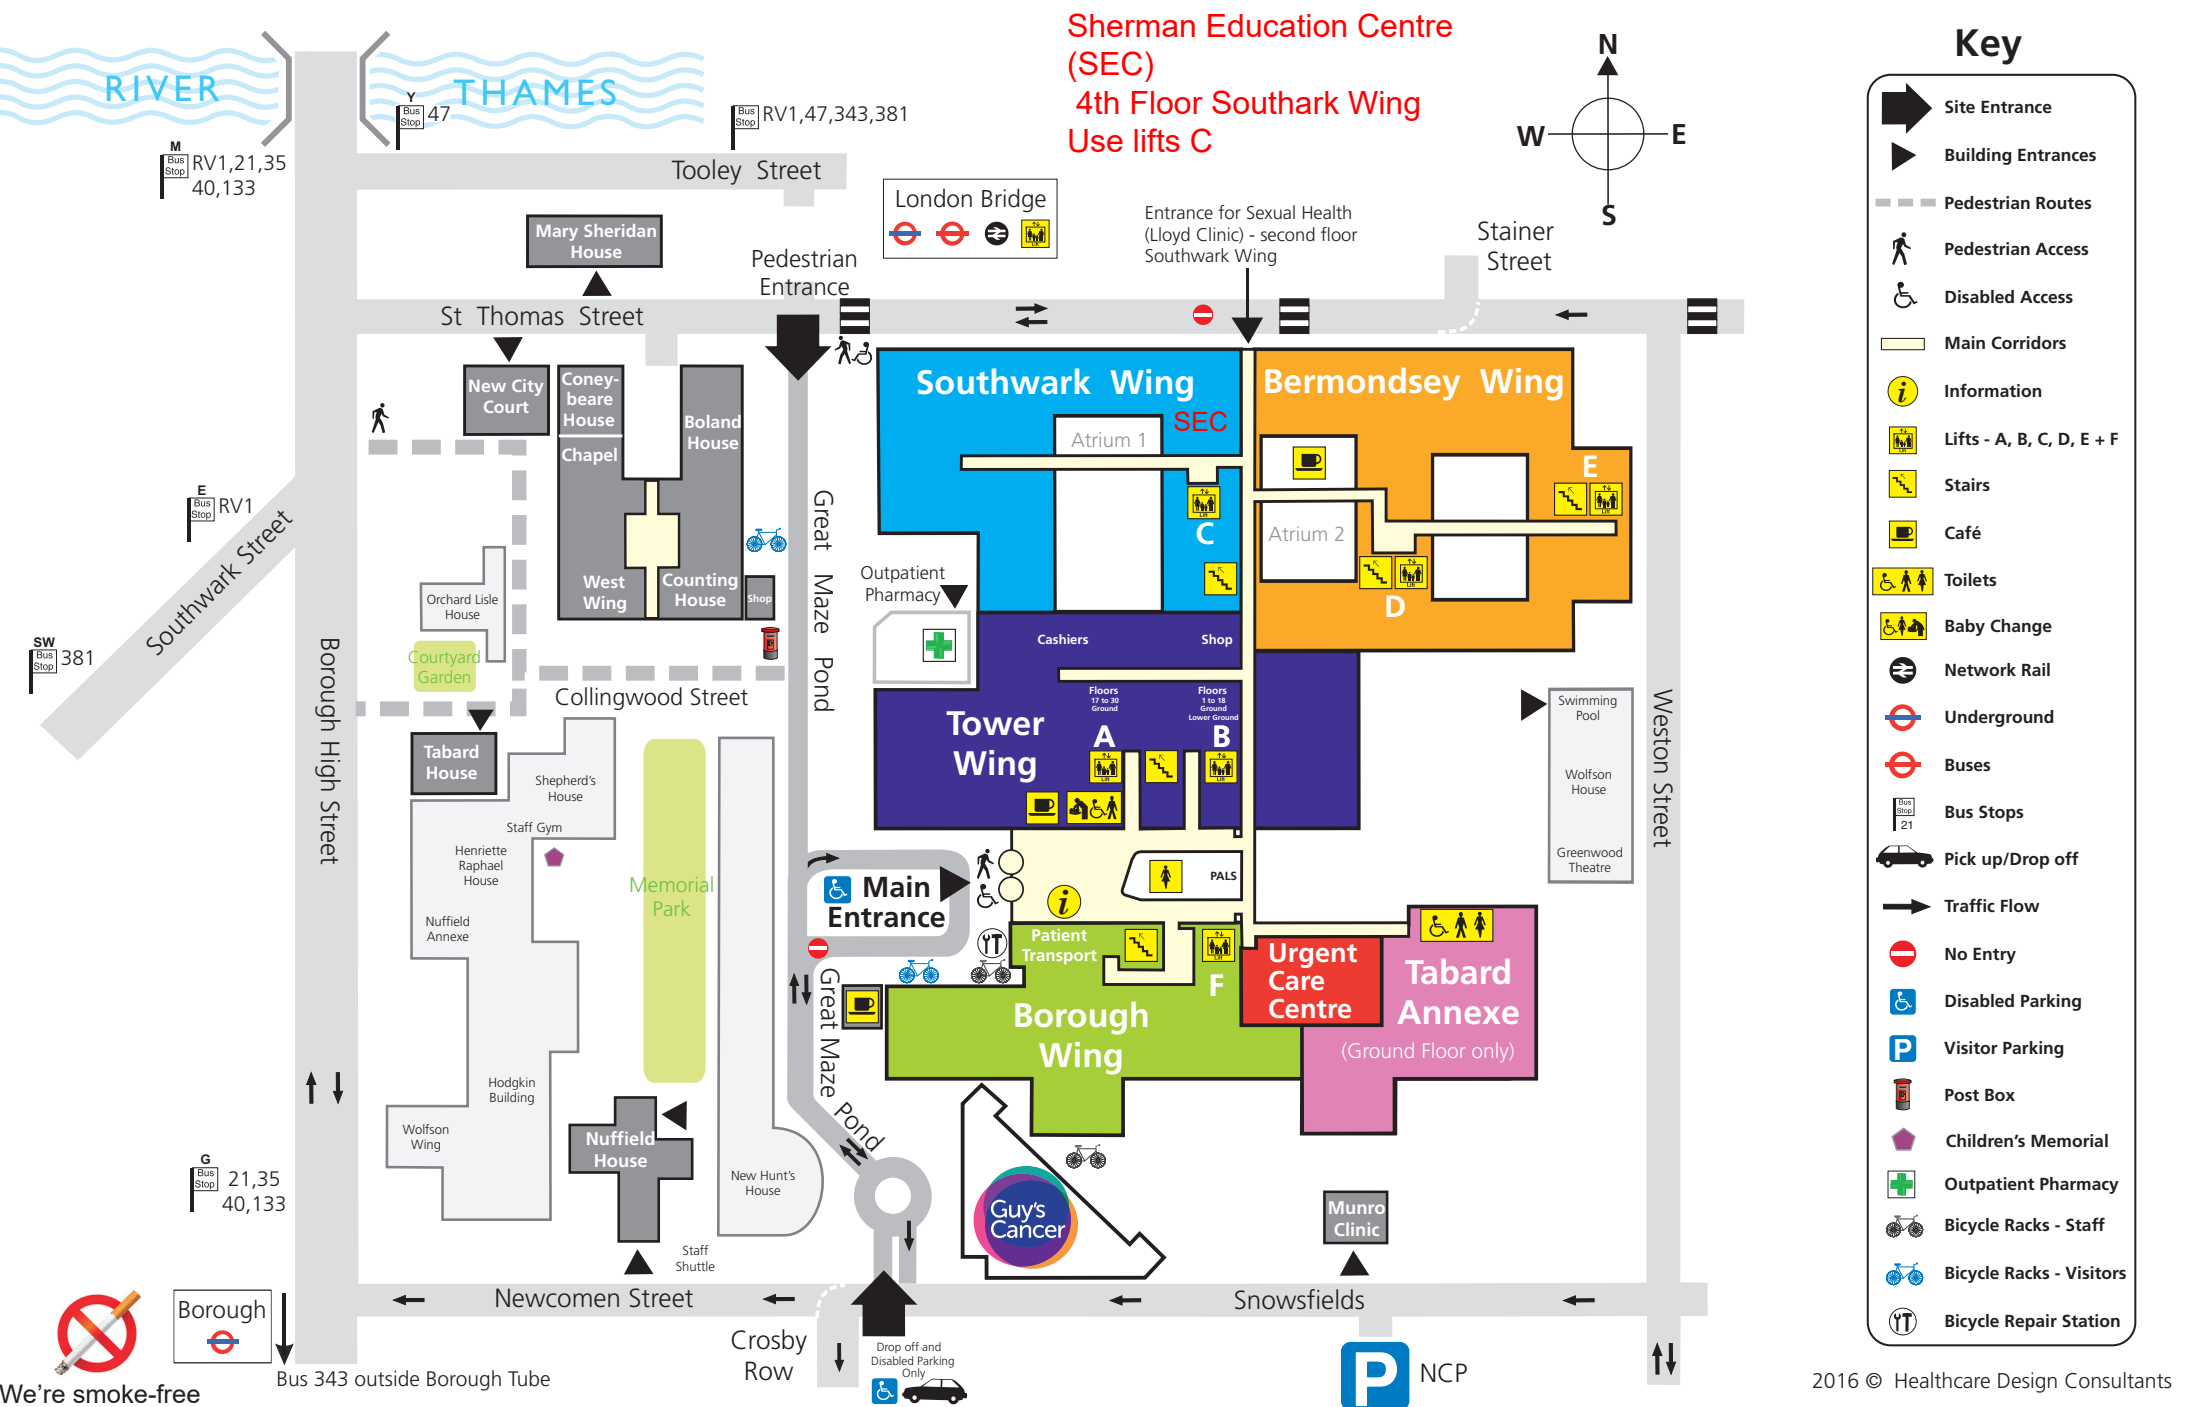

# Guy's Hospital

Great Maze Pond, London SE1 9RT

**Sherman Education Centre (SEC)**  
**4th Floor Southark Wing**  
**Use lifts C**

## Key

- Site Entrance
- Building Entrances
- Pedestrian Routes
- Pedestrian Access
- Disabled Access
- Main Corridors
- Information
- Lifts - A, B, C, D, E + F
- Stairs
- Café
- Toilets
- Baby Change
- Network Rail
- Underground
- Buses
- Bus Stops
- Pick up/Drop off
- Traffic Flow
- No Entry
- Disabled Parking
- Visitor Parking
- Post Box
- Children's Memorial
- Outpatient Pharmacy
- Bicycle Racks - Staff
- Bicycle Racks - Visitors
- Bicycle Repair Station